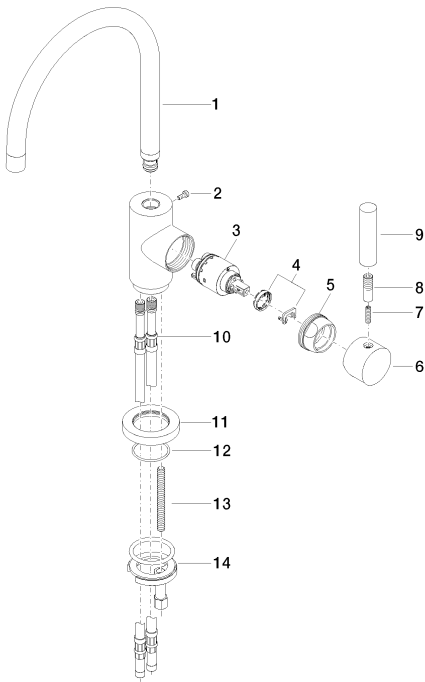

Kitchen - Tara Classic  
Single-lever mixer - platinum matt  
Article number: 33 800 888-06

- 201 mm projection
- pivotable spout 360°
- air-enriched flow
- height of mixer 325 mm
- height up to aerator 180 mm
- hole diameter 35 mm
- max. flow 7 l/min at 3 bar flow pressure
- lead-free
- Fittings group as per DIN 4109: 1

platinum matt

Discontinued articles/items available to order until 31.12.9999

All details in mm / inch = mm x 0.0394

Kitchen - Tara Classic  
Single-lever mixer - platinum matt  
Article number: 33 800 888-06

### Flow rate chart

Kitchen - Tara Classic  
Single-lever mixer - platinum matt  
Article number: 33 800 888-06

Kitchen - Tara Classic  
 Single-lever mixer - platinum matt  
 Article number: 33 800 888-06

Spare parts list

No.	Item Number	Name	Quantity used
1	90 28 22 048 02-06	spout	1
2	09 30 30 054 90	screw	1
3	90 15 05 063 00 90	cartridge	1
4	04 28 10 148 00 90	accessories	1
5	09 24 04 107-06	nut	1
6	90 20 88 040 00-06	handle	1
7	09 31 11 010 90	pin	1
8	09 24 04 048-06	nipple	1
9	11 170 880-06	handle	1
10	04 30 04 064 00 90	hose	2
11	09 28 10 055-06	rosette	1
12	09 14 10 034 90	seal	1
13	09 31 11 011 90	pin	1
14	04 30 11 038 00 90	fixing set	1