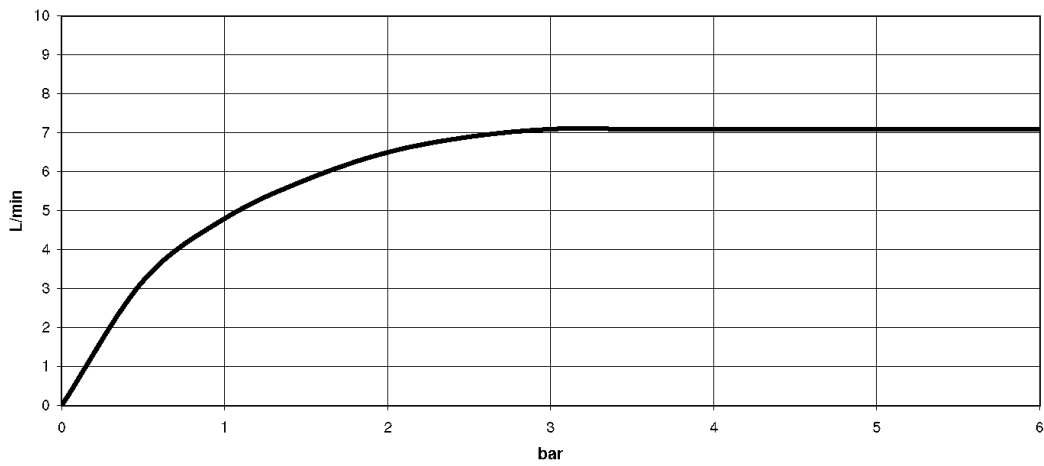

Kitchen - Tara Classic
Single-lever mixer - platinum matt
Article number: 33 800 888-06

Flow rate chart